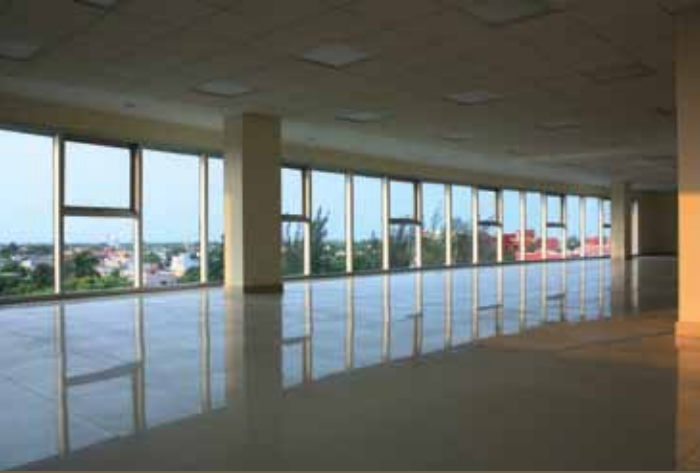

Edificio Platino

INTERIOR FINISHES:

Office spaces are ready to use with ceramic flooring, panel ceiling with fixed-in lighting, Duvent windows, and facades made with special glass for hurricane protection to offer the best views of the island while keeping maximum security.

Offices for rent in Ciudad del Carmen, Campeche.

Six levels of office space equipped with the best facilities. Edificio Platino offers unique spaces for rent in Ciudad del Carmen.

Strategically located in one of the main avenues of the city, five minutes from the airport and surrounded by the major Pemex corporate headquarters, plus hotels and shopping malls, making it a great choice for our customers activities.

The best facilities in the island. Ready to use.

Edificio Platino

SERVICES

- 3 levels of parking space
- Public restrooms on lobby and mezzanine
- Security
- Double height lobby
- Emergency stairs
- Terraces on every floor.